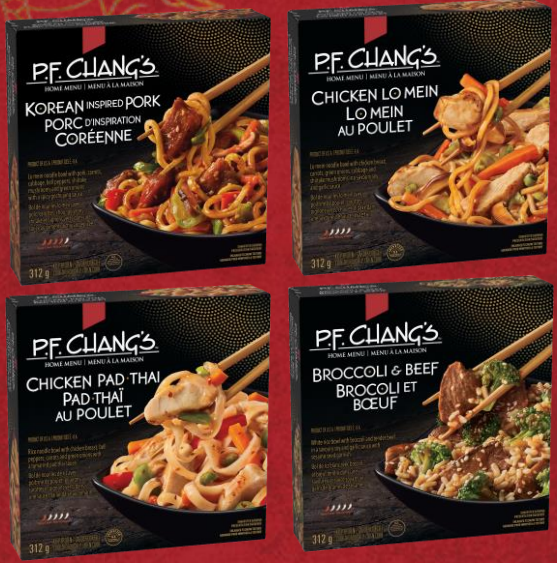

P.F. CHANG'S™

HOME MENU | MENU À LA MAISON

STAY IN. EAT LIKE YOU DIDN'T.™

Multi-Serve Skillets

Single Serve Bowls

- ✓ No Artificial Flavours
- ✓ No Artificial Colours
- ✓ No Artificial Preservatives